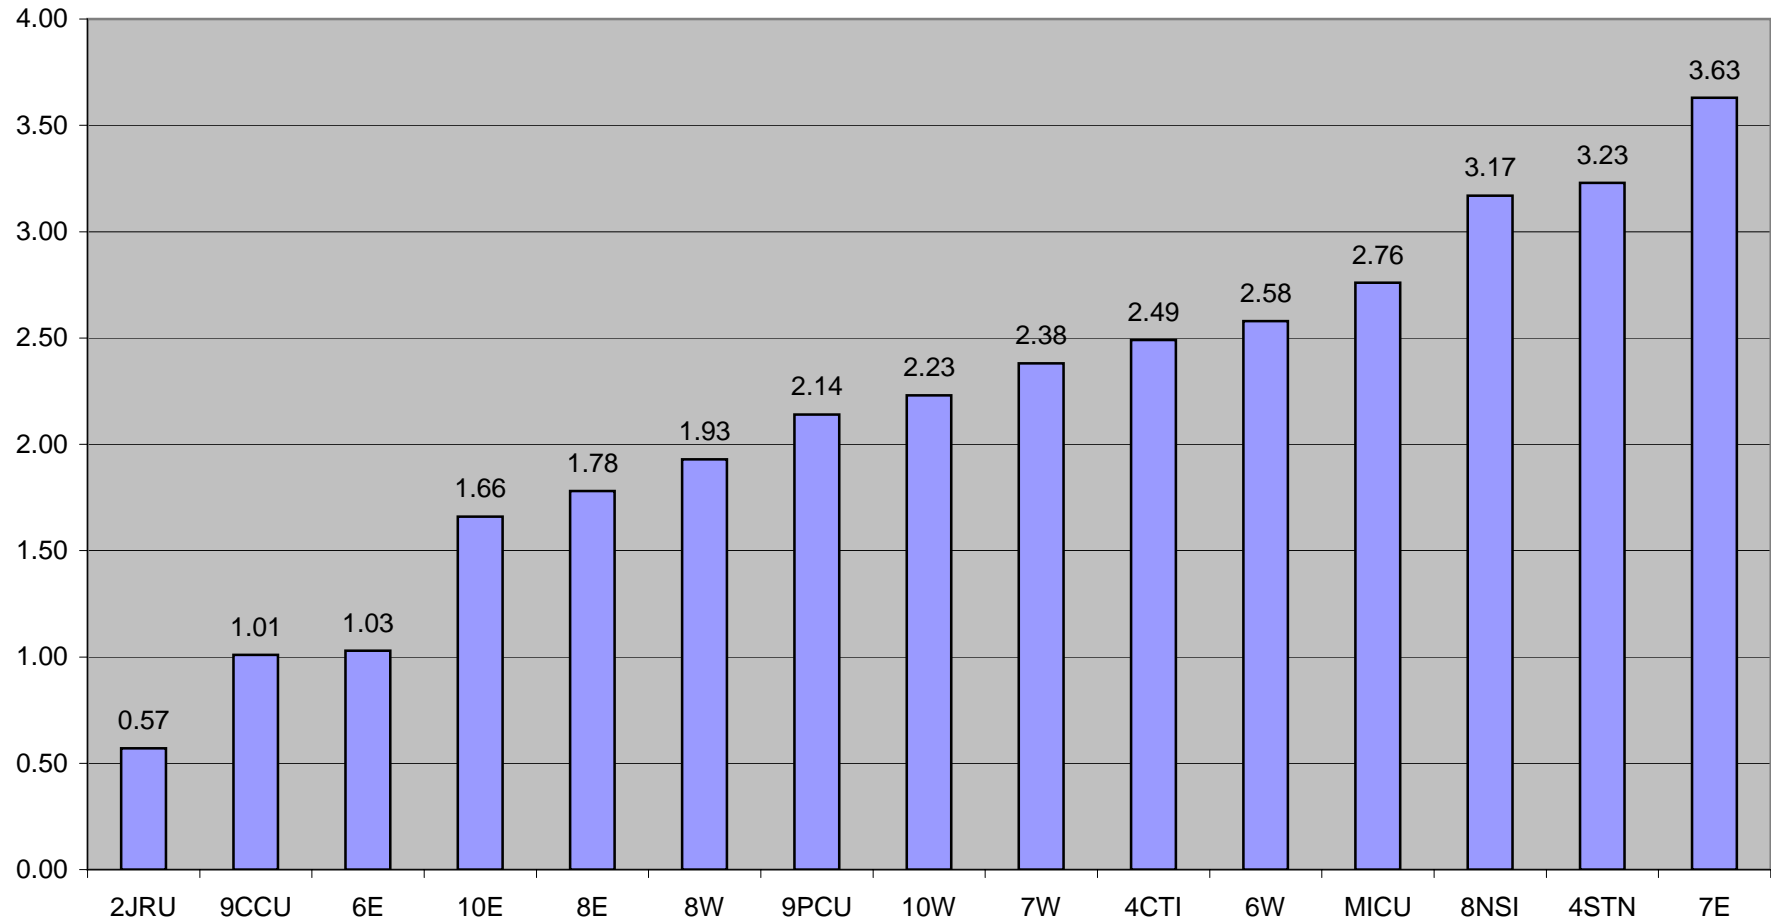

## MUSC ACQUIRED MRSA RATES ADULT UNITS - YEAR END - 2007

## MUSC ACQUIRED VRE RATES ADULT UNITS - YEAR END - 2007