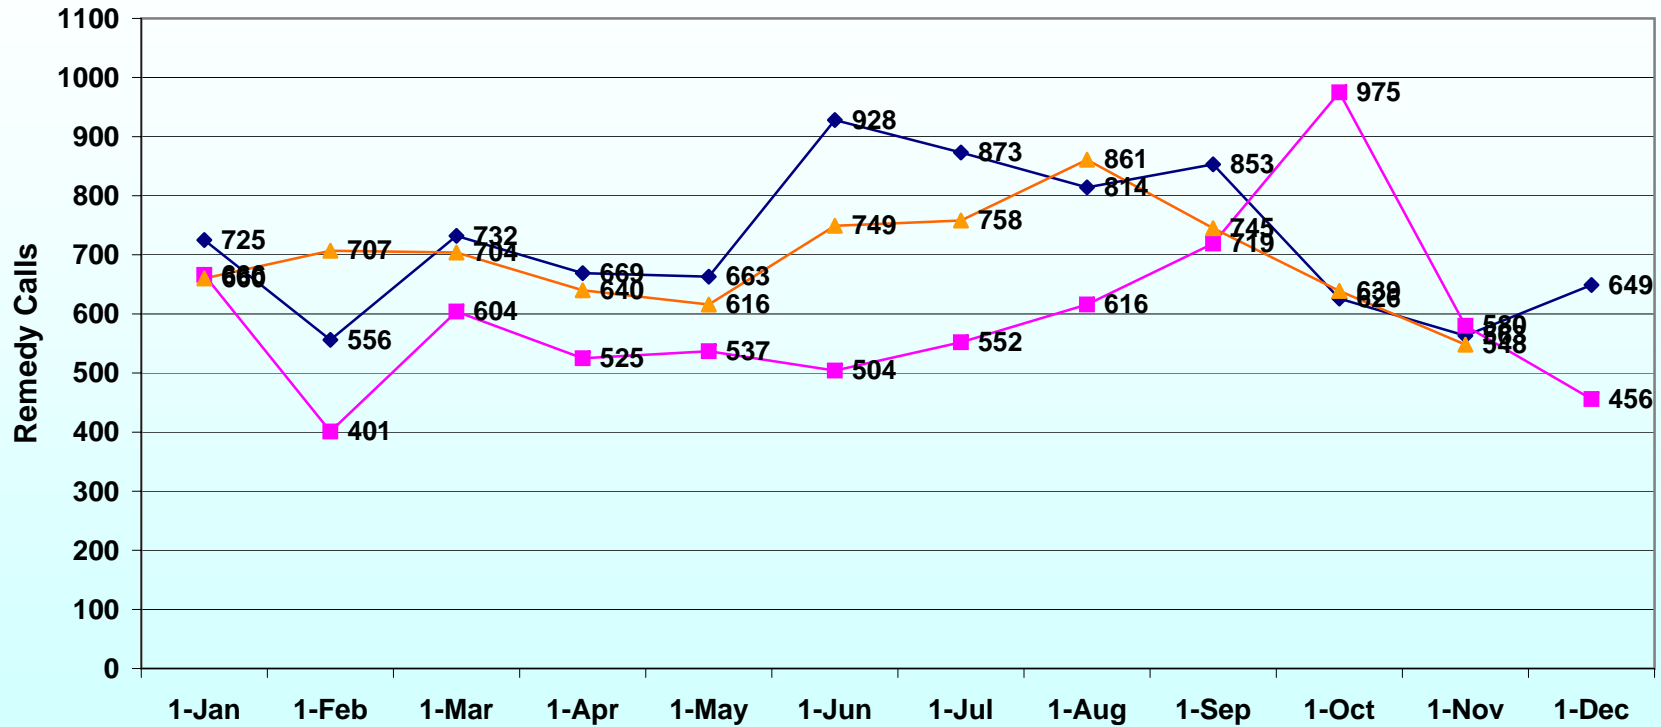

## Desktop Services Field Engineering Closed Remedy Calls

◆ 2004 Remedy Calls Closed

■ 2003 Remedy Calls Closed

▲ 2005 Remedy Call Closed